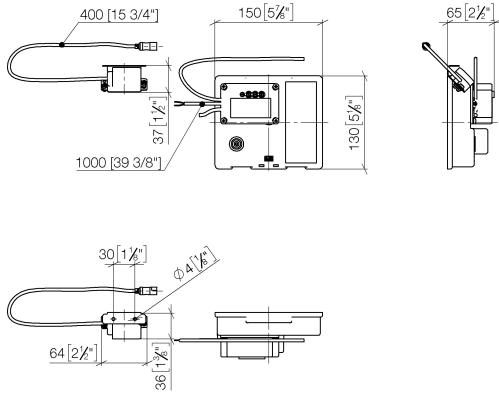

Required miscellaneous

eSET Touchfree Basin mixer with temperature setting for combining with wall-mounted fittings - 35 741 970 90

- max. recess depth 125 mm
- min. recess depth 90 mm

Recommended miscellaneous

Extension for Touchfree 500 mm - 12 765 970 90

42 765 970 90

mm [inches]

Certificates

LGA_29120.

WRAS_1906116.

IAPMO_EGS.

CE000001_eSet_Tou chfree_20171206_D E_signed. CE000002_eSet_Tou chfree_20171206_E N_signed.